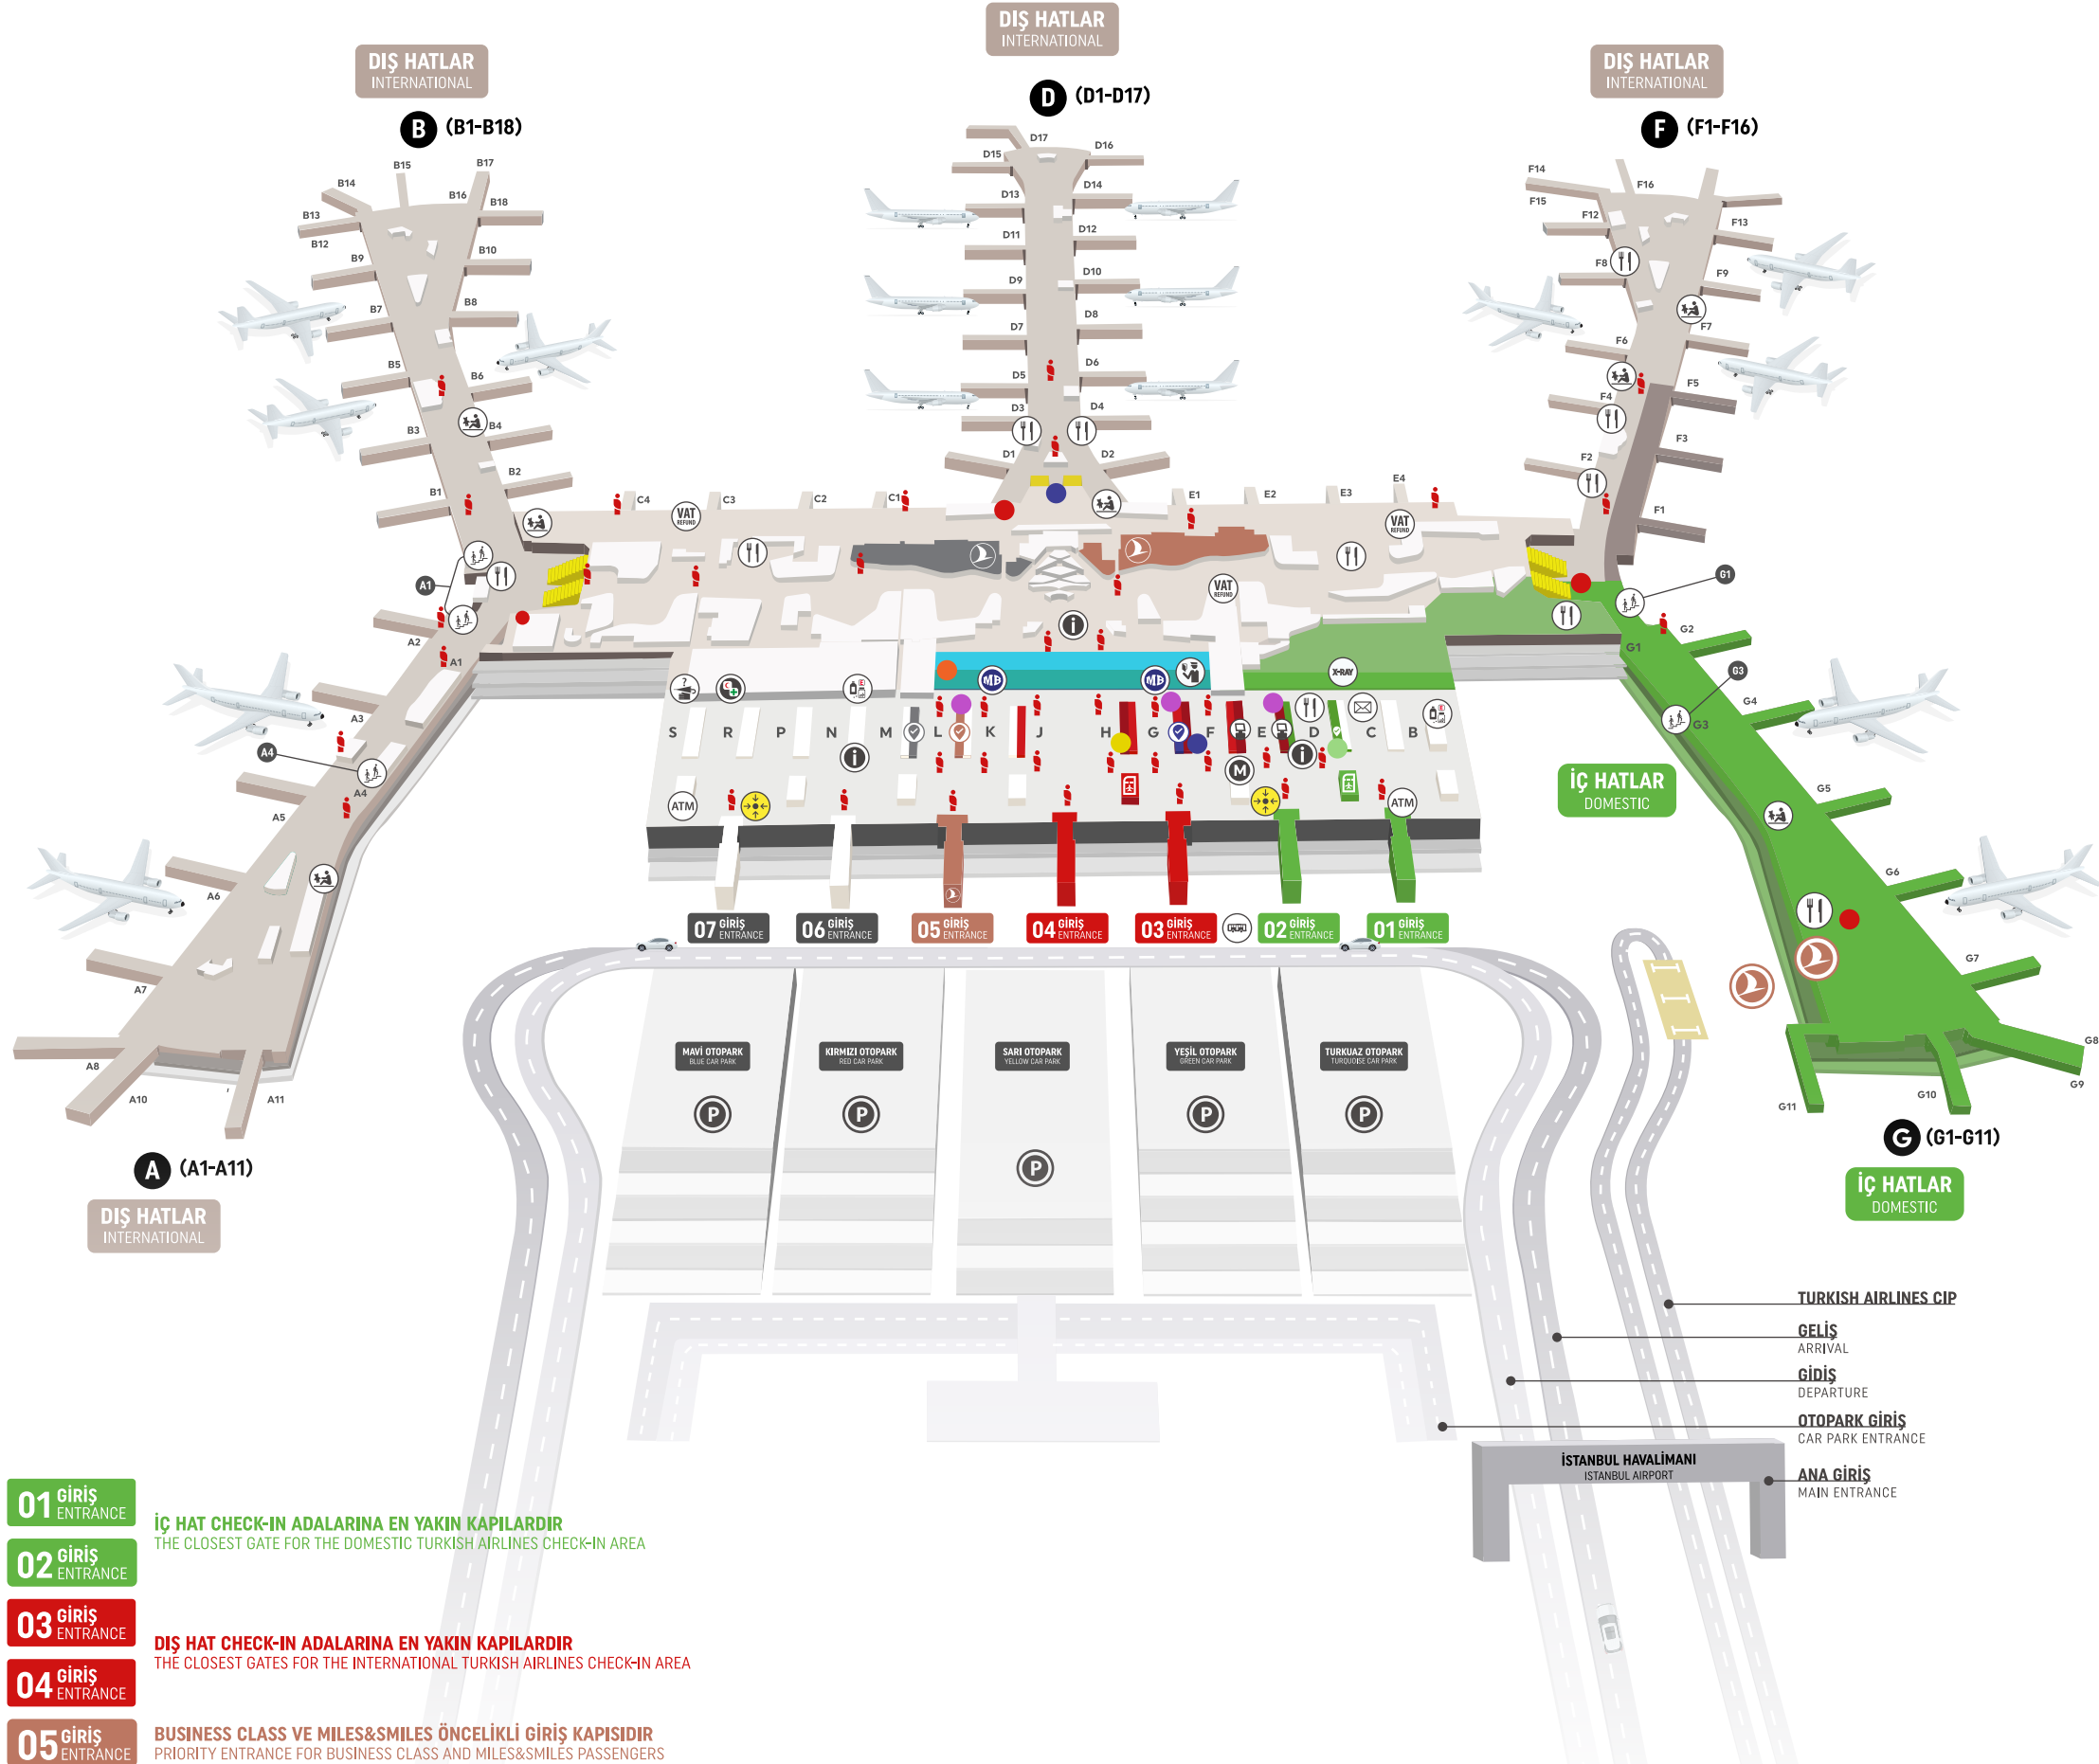

- TÜRK HAVA YOLLARI HIZLI GEÇİŞ
TURKISH AIRLINES FAST TRACK
- TÜRK HAVA YOLLARI DESTEK NOKTASI
TURKISH AIRLINES CARE POINT
- DIŞ HATLAR AİLE CHECK-IN VE REFAKATSİZ ÇOCUK YOLCU (H)
INTERNATIONAL FAMILY CHECK-IN AND UNACCOMPANIED MINOR (UM)
- İÇ HATLAR AİLE CHECK-IN VE REFAKATSİZ ÇOCUK YOLCU (D)
DOMESTIC FAMILY CHECK-IN AND UNACCOMPANIED MINOR (UM)
- TÜRK HAVA YOLLARI ÖZEL HİZMET NOKTASI (F)
TURKISH AIRLINES SPECIAL ASSISTED LOUNGE
- STANDART DIŞI BAGAJ KABUL BANKOSU (E, L, G)
OVERSIZE BAGGAGE COUNTER
- DIŞ HATLAR PASAPORT KONTROL
PASSPORT CONTROL FOR INTERNATIONAL PASSENGERS
- DIŞ HATLAR GÜVENLİK KONTROL
SECURITY CONTROL FOR INTERNATIONAL PASSENGERS
- İÇ HATLAR GÜVENLİK KONTROL
DOMESTIC SECURITY CONTROL

- PASAPORT KONTROL NOKTASI
PASAPORT CONTROL POINT
- MERDİVENLER
STAIRS
- OTOPARK
CAR PARK
- HARÇ PULU
INT. DEP. TAX
- ATM
ATM
- TERMİNAL KAYIP EŞYA
TERMINAL LOST & FOUND
- ECZANE
PHARMACY
- İETT OTOBÜS DURAĞI
İETT BUS STATION
- BULUŞMA NOKTASI
MEETING POINT
- INFORMATION
DANIŞMA
- VERGİ İADE
VAT REFUND
- POSTANE
POST OFFICE
- YEMEK ALANI
FOOD COURT
- OYUN ALANI
PLAY AREA
- İLK YARDIM
FIRST AID
- havaist

- 01 GİRİŞ ENTRANCE**
İÇ HAT CHECK-IN ADALARINA EN YAKIN KAPILARDIR
THE CLOSEST GATE FOR THE DOMESTIC TURKISH AIRLINES CHECK-IN AREA
- 02 GİRİŞ ENTRANCE**
- 03 GİRİŞ ENTRANCE**
DIŞ HAT CHECK-IN ADALARINA EN YAKIN KAPILARDIR
THE CLOSEST GATES FOR THE INTERNATIONAL TURKISH AIRLINES CHECK-IN AREA
- 04 GİRİŞ ENTRANCE**
- 05 GİRİŞ ENTRANCE**
BUSINESS CLASS VE MILES&SMILES ÖNCELİKLİ GİRİŞ KAPISIDIR
PRIORITY ENTRANCE FOR BUSINESS CLASS AND MILES&SMILES PASSENGERS