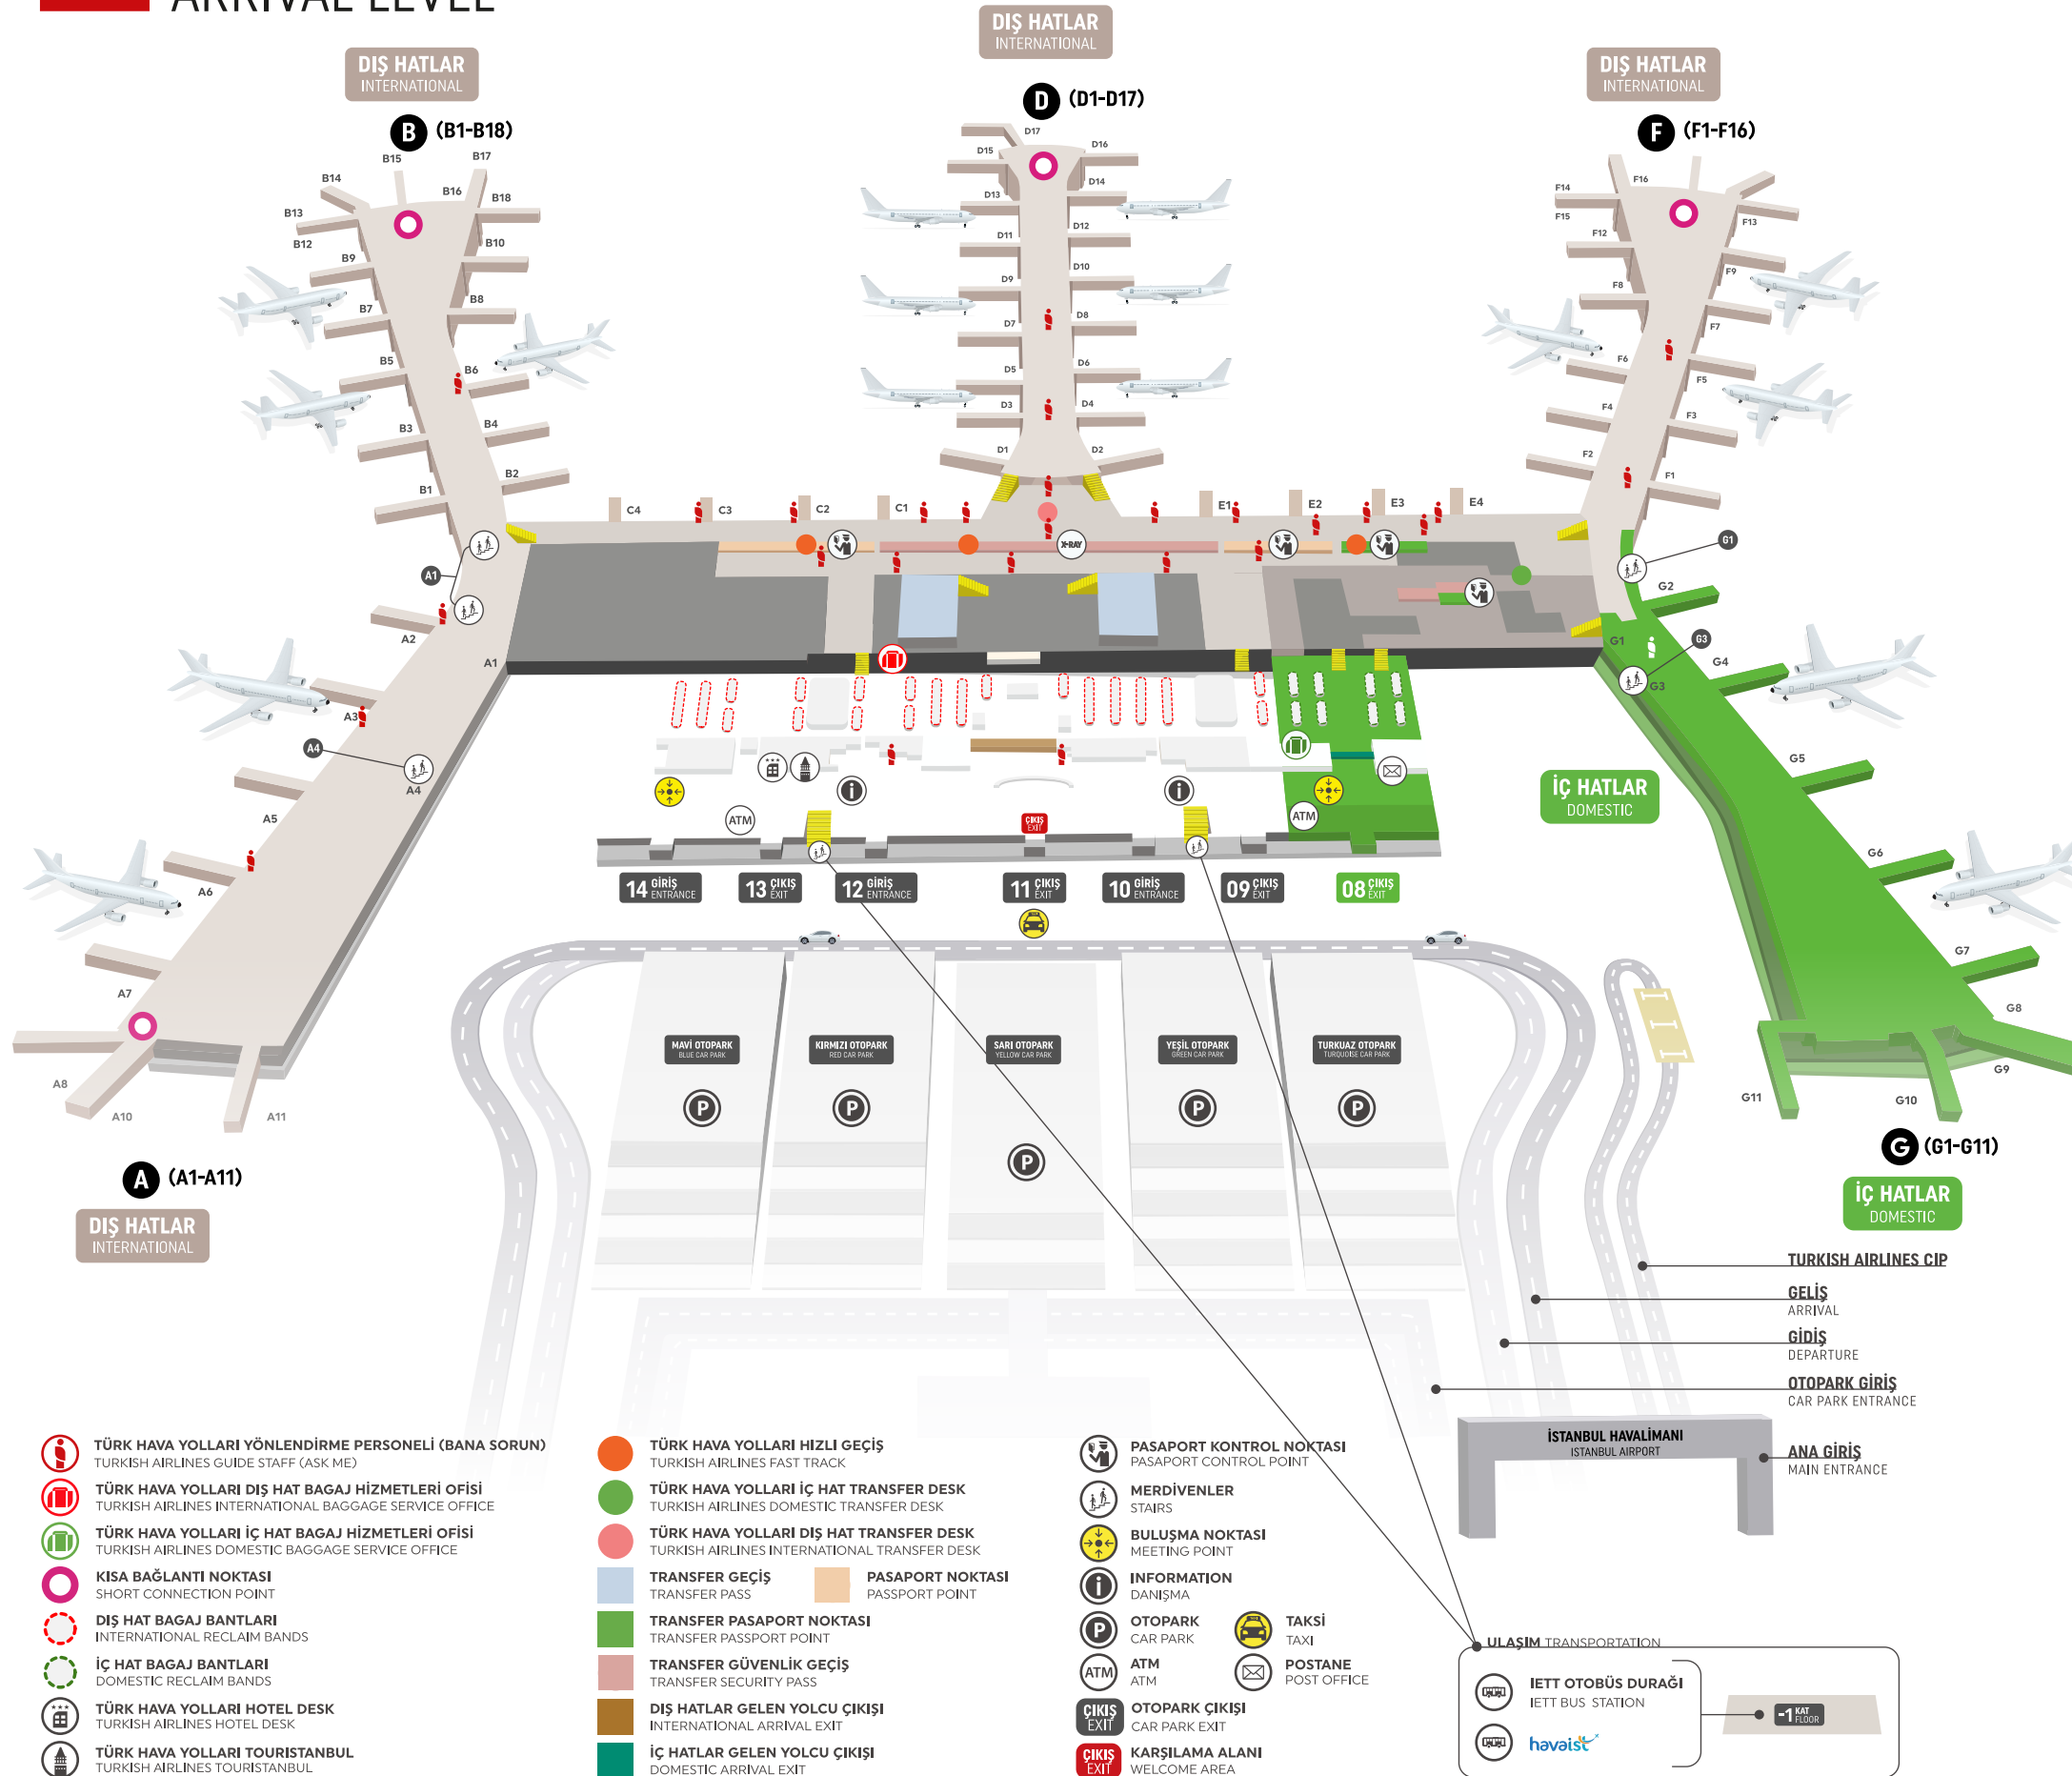

GELEN YOLCU KATI

ARRIVAL LEVEL

- TÜRK HAVA YOLLARI YÖNLENDİRME PERSONELİ (BANA SORUN)
  TURKISH AIRLINES GUIDE STAFF (ASK ME)
- TÜRK HAVA YOLLARI DIŞ HAT BAGAJ HİZMETLERİ OFİSİ
  TURKISH AIRLINES INTERNATIONAL BAGGAGE SERVICE OFFICE
- TÜRK HAVA YOLLARI İÇ HAT BAGAJ HİZMETLERİ OFİSİ
  TURKISH AIRLINES DOMESTIC BAGGAGE SERVICE OFFICE
- KISA BAĞLANTI NOKTASI
  SHORT CONNECTION POINT
- DIŞ HAT BAGAJ BANTLARI
  INTERNATIONAL RECLAIM BANDS
- İÇ HAT BAGAJ BANTLARI
  DOMESTIC RECLAIM BANDS
- TÜRK HAVA YOLLARI HOTEL DESK
  TURKISH AIRLINES HOTEL DESK
- TÜRK HAVA YOLLARI TOURİSTANBUL
  TURKISH AIRLINES TOURİSTANBUL

- TÜRK HAVA YOLLARI HIZLI GEÇİŞ
  TURKISH AIRLINES FAST TRACK
- TÜRK HAVA YOLLARI İÇ HAT TRANSFER DESK
  TURKISH AIRLINES DOMESTIC TRANSFER DESK
- TÜRK HAVA YOLLARI DIŞ HAT TRANSFER DESK
  TURKISH AIRLINES INTERNATIONAL TRANSFER DESK
- TRANSFER GEÇİŞ
  TRANSFER PASS
- PASAPORT NOKTASI
  PASAPORT POINT
- TRANSFER PASAPORT NOKTASI
  TRANSFER PASSPORT POINT
- TRANSFER GÜVENLİK GEÇİŞ
  TRANSFER SECURITY PASS
- DIŞ HATLAR GELEN YOLCU ÇIKIŞI
  INTERNATIONAL ARRIVAL EXIT
- İÇ HATLAR GELEN YOLCU ÇIKIŞI
  DOMESTIC ARRIVAL EXIT

- PASAPORT KONTROL NOKTASI
  PASAPORT CONTROL POINT
- MERDİVENLER
  STAIRS
- BULUŞMA NOKTASI
  MEETING POINT
- INFORMATION
  DANIŞMA
- OTOPARK
  CAR PARK
- TAKSİ
  TAXI
- ATM
  ATM
- POSTANE
  POST OFFICE
- OTOPARK ÇIKIŞI
  CAR PARK EXIT
- KARŞILAMA ALANI
  WELCOME AREA

- TÜRKISH AIRLINES CIP
- GELİŞ
  ARRIVAL
- GİDİŞ
  DEPARTURE
- OTOPARK GİRİŞ
  CAR PARK ENTRANCE
- İSTANBUL HAVALİMANI
  İSTANBUL AIRPORT
- ANA GİRİŞ
  MAIN ENTRANCE
- ULAŞIM TRANSPORTATION
- İETT OTOBÜS DURAĞI
  İETT BUS STATION
- havaist
- -1 KAT
  FLOOR

Istanbul Airport
www.istanbulhavalimani.com

TERMINAL REHBERİ

TERMINAL GUIDE

TURKISH AIRLINES

A STAR ALLIANCE MEMBER

Istanbul Airport
www.istanbulhavalimani.com

İstanbul Havalimani'nı keşfetmek için ziyaret edebilirsiniz.
To discover Istanbul Airport please visit.

TURKISH AIRLINES

A STAR ALLIANCE MEMBER